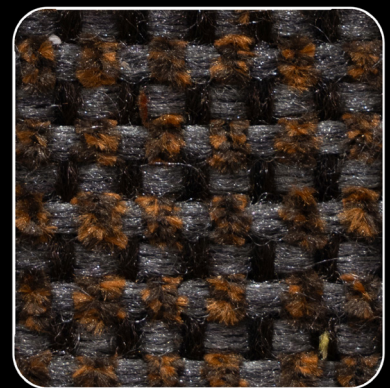

Rialto

800

801

401

402

101

301

802

803

141