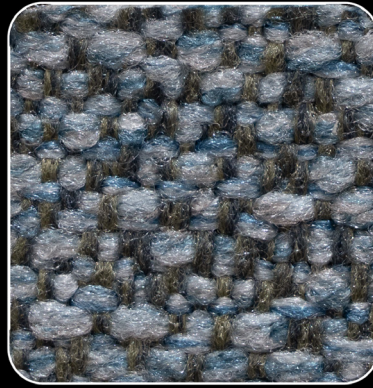

Placebo

557

578

687

448

508

989

1393

494

639