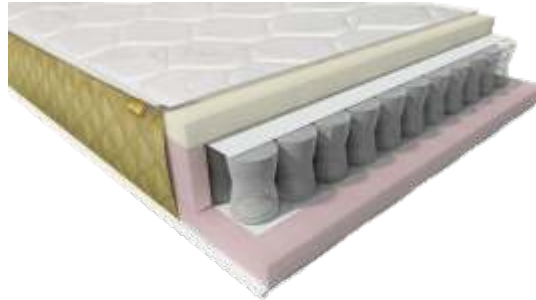

L - 800/900/1600/1800

W- 2000

H- 220

MATTRESSES

Mexil have different types of mattresses - with bonnell springs, pocket springs, standard foam, Visco foam and others. Upon inquiry we will kindly prepare a customized offer for You according to Your needs.