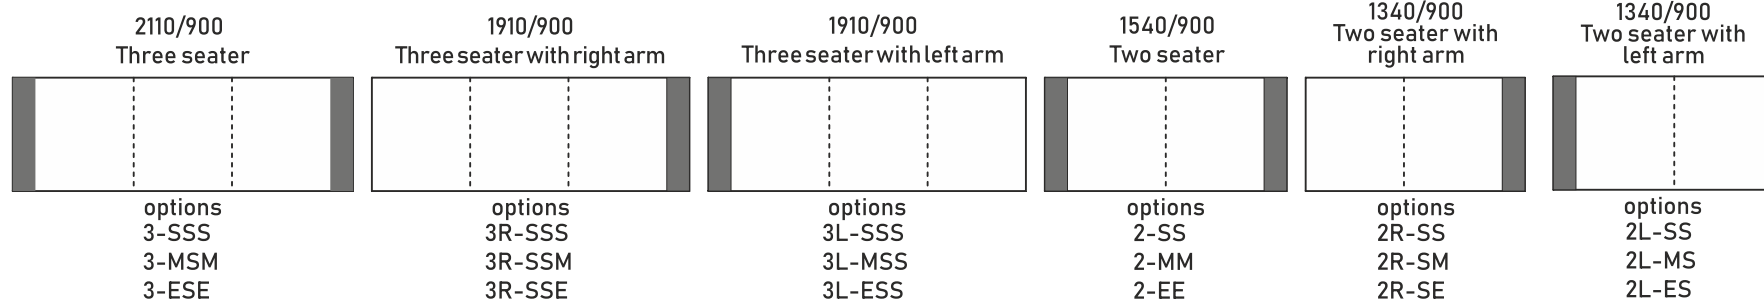

Comfort

Zig-zag springs

Pocket springs

DL+2R-SE
2220/1660/1000
Mozart 95

SF088/MP008

modular system

Legend: S-seat without mechanism M-seat with manual mechanism E-seat with electric mechanism C-corner part R-right L-left D-chaise TA-stool