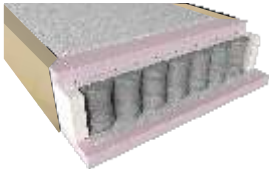

SF099

Seat height: 460
Seat depth: 600

L / W / H	Sleep area
1120/1060/910	700/1900
1420/1060/910	1000/1900
1620/1060/910	1200/1900
1820/1060/910	1400/1900
2020/1060/910	1600/1900

Mattresses

Foam

Bonnell springs

Pocket springs

SF199

Dimensions: 2110/1000/990
Seat height: 460
Seat depth: 600

Soho 09 Blue
3L+160M+D70+3R
2860/1800/890

SF033

modular system

With the SF033 modular system You receive:

- ✓ comfortable seating on 12 cm foam and chaiselong and stool with zig zag springs comfort;
- ✓ sleep function, appropriate for daily use;
- ✓ easy opening of the mechanism, with only one movement;
- ✓ 12 cm mattress made with high quality foam;
- ✓ in every mechanism there is integrated space for storage of cushions;
- ✓ choice of colors and fabrics;
- ✓ storage box with laminated chipboard (if chaiselong is chosen);
- ✓ reversibility of the corner sofa (if a chaiselong is chosen).