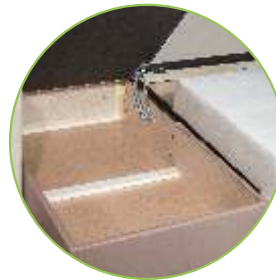

SF080

Dimensions: 2400/1490/750
Seat height: 410
Sleep area: 1450/2050
Seat depth: 800

Comfort
Zig-zag springs

Sleep function
Yes, jumping seat to the front
and falling back

Storage box
Yes