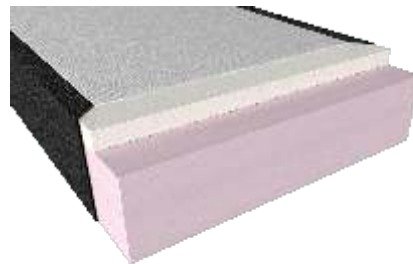

BS 202

Filling: 4 cm memory +
18 cm foam

Dimensions

L- 700/800/900/1000/1200/
1400/1600/1800/2000

W- 2000

H- 220