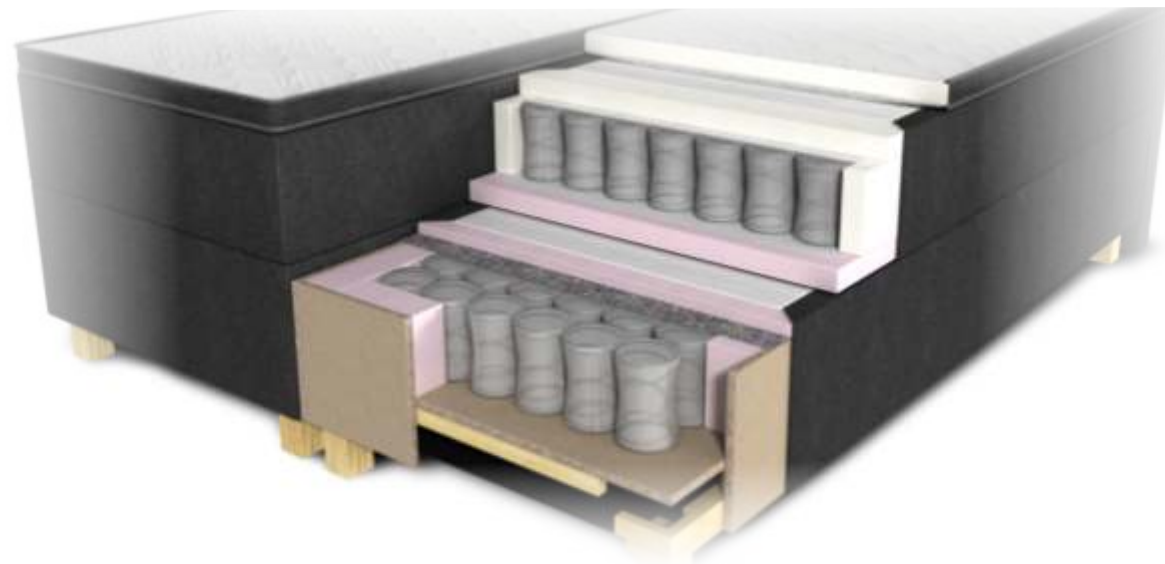

BS 99 SERIES

modular system beds

A BS Series bed is easily distinguished by its height, which is a look that is preferred by some people. BS Series prevent the mattress from sagging and support it properly, dispersing body weight evenly across the foundation. They add support and absorb body weight, which extends the life of the mattress. The warm feeling of a box springs bed is more appealing to certain people over the simplified look of standard beds. They provide a softer sleeping surface compared to the simple bed with mattress. The BS Series beds that we offer are a combination of different options for your use, should you want to go on the cheap end or you want to immerse yourself into greater comfort. Customers may well choose between different base comfort, different mattress fillings, different bed backs and different top mattresses. Accessories to complete the aesthetics of the BS Series bed are also available – options for legs and decoration cushions are at hand. It is recommended that the customer turns the mattress regularly to help increase the life of the mattress. Find inspiration in the world around you and create your personalized BS Series bed.