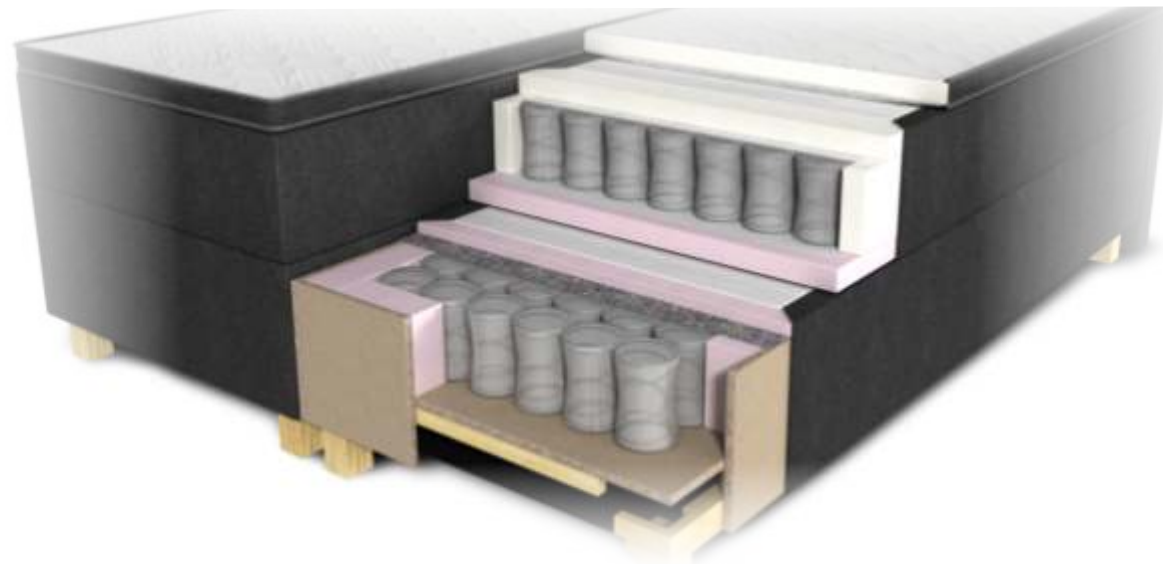

BS SERIES

modular system beds

A BS Series bed is easily distinguished by its height, which is a look that is preferred by some people. BS Series prevent the mattress from sagging and support it properly, dispersing body weight evenly across the foundation. They add support and absorb body weight, which extends the life of the mattress. The warm feeling of a box springs bed is more appealing to certain people over the simplified look of standard beds. They provide a softer sleeping surface compared to the simple bed with mattress. The BS Series beds that we offer are a combination of different options for your use, should you want to go on the cheap end or you want to immerse yourself into greater comfort. Customers may well choose between different base comfort, different mattress fillings, different bed backs and different top mattresses. Accessories to complete the aesthetics of the BS Series bed are also available – options for legs and decoration cushions are at hand. It is recommended that the customer turns the mattress regularly to help increase the life of the mattress. Find inspiration in the world around you and create your personalized BS Series bed.