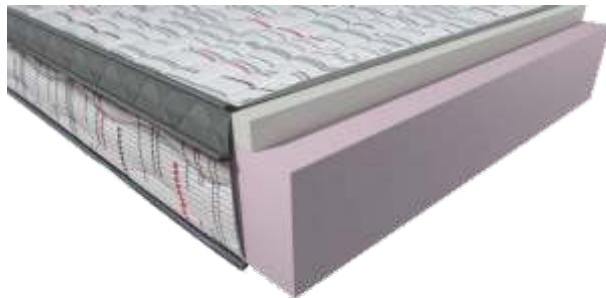

L - 800/900/1600/1800

W- 2000

H- 220

MATTRESSES

Mexil have different types of mattresses - with bonnell springs, pocket springs, standard foam, Visco foam and others. Upon inquiry we will kindly prepare a customized offer for You according to Your needs.