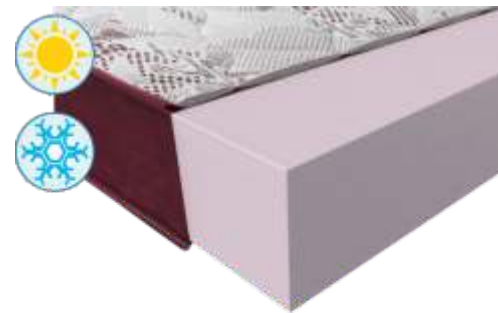

L - 800/900/1600/1800

W- 2000

H- 220

MATTRESSES

Mexil have different types of mattresses - with bonnell springs, pocket springs, standard foam, Visco foam and others. Upon inquiry we will kindly prepare a customized offer for You according to Your needs.