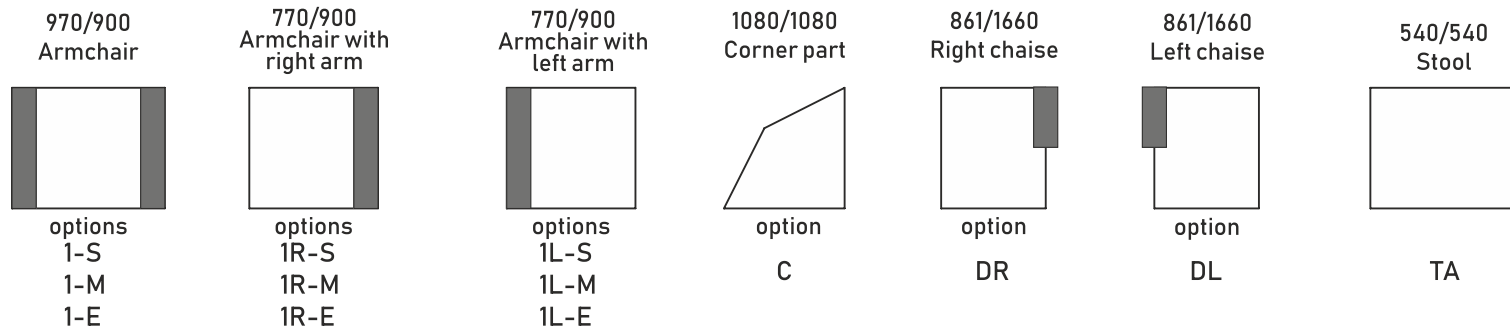

Comfort

Zig-zag springs

Pocket springs

DL+2R-SE
2220/1660/1000
Mozart 95

SF088/MP008

modular system

Legend: S-seat without mechanism M-seat with manual mechanism E-seat with electric mechanism C-corner part R-right L-left D-chaise TA-stool