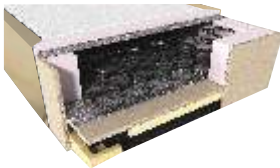

Pocket springs

SF199

Dimensions: 2110/1000/990
Seat height: 460
Seat depth: 600

Soho 09 Blue
3L+160M+D70+3R
2860/1800/890

SF033

modular system

With the SF033 modular system You receive:

- ✓ comfortable seating on 12 cm foam and chaiselong and stool with zig zag springs comfort;
- ✓ sleep function, appropriate for daily use;
- ✓ easy opening of the mechanism, with only one movement;
- ✓ 12 cm mattress made with high quality foam;
- ✓ in every mechanism there is integrated space for storage of cushions;
- ✓ choice of colors and fabrics;
- ✓ storage box with laminated chipboard (if chaiselong is chosen);
- ✓ reversibility of the corner sofa (if a chaiselong is chosen).