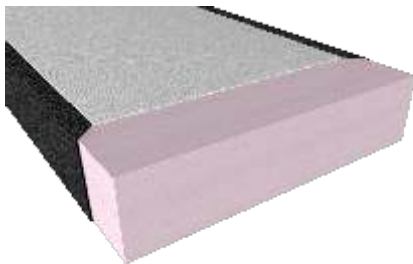

Dimensions

L- 700/800/900/1000/1200
W- 2000

H- 280

Comfort: pocket springs

BS 103

Mattresses

BS 201

Filling: 18 cm foam