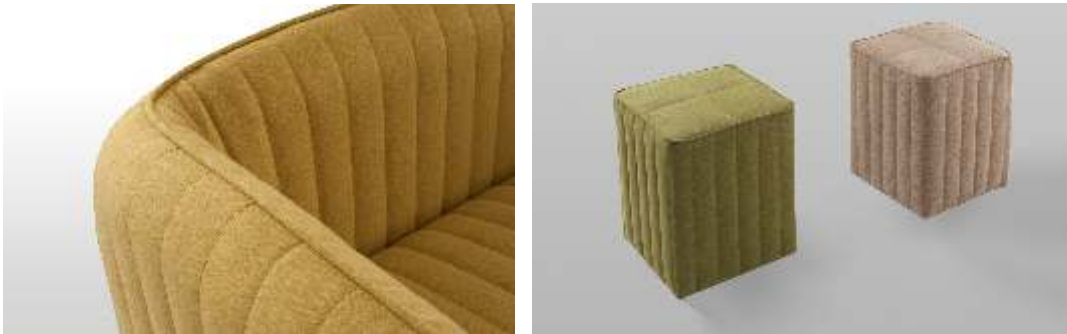

B106

■ Ontario 40/Ontario 81/Ontario 23/Ontario 91

Options for
legs:

18 cm

10 cm

Dimensions

2-seater: 1250/720/640-720

Armchair: 750/720/640-720

Seat height: 380-460

Seat depth: 570

Stool: 350/350/420

Comfort

Zig-zag springs

Sleep function

No

Storage box

No