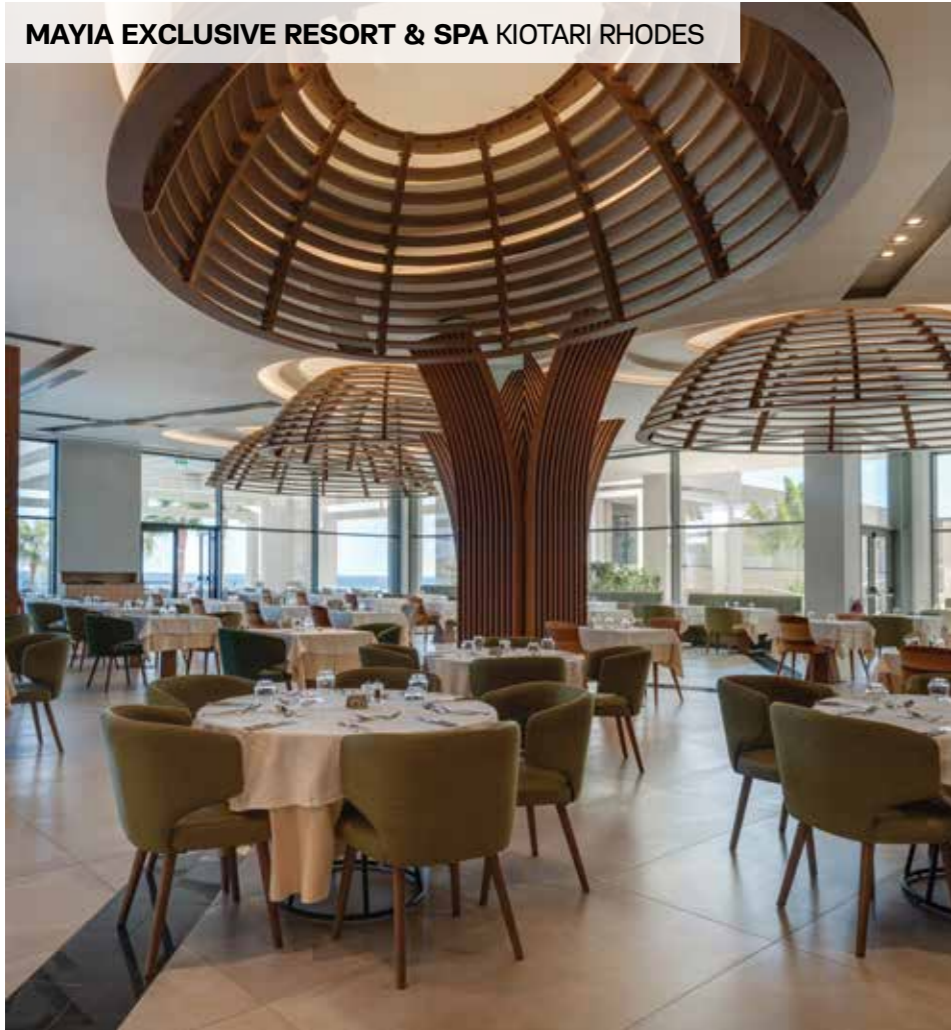

mexil

WOODEN CHAIRS - STOOLS

WOODEN CHAIRS - STOOLS

CRUSTA CUCINA RISTORANTE ALEXANDROUPOLI

MAYIA EXCLUSIVE RESORT & SPA KIOTARI RHODES

ST423
54X59X107 SH77

CH1020
63X54X89

CH362A
54X57X82