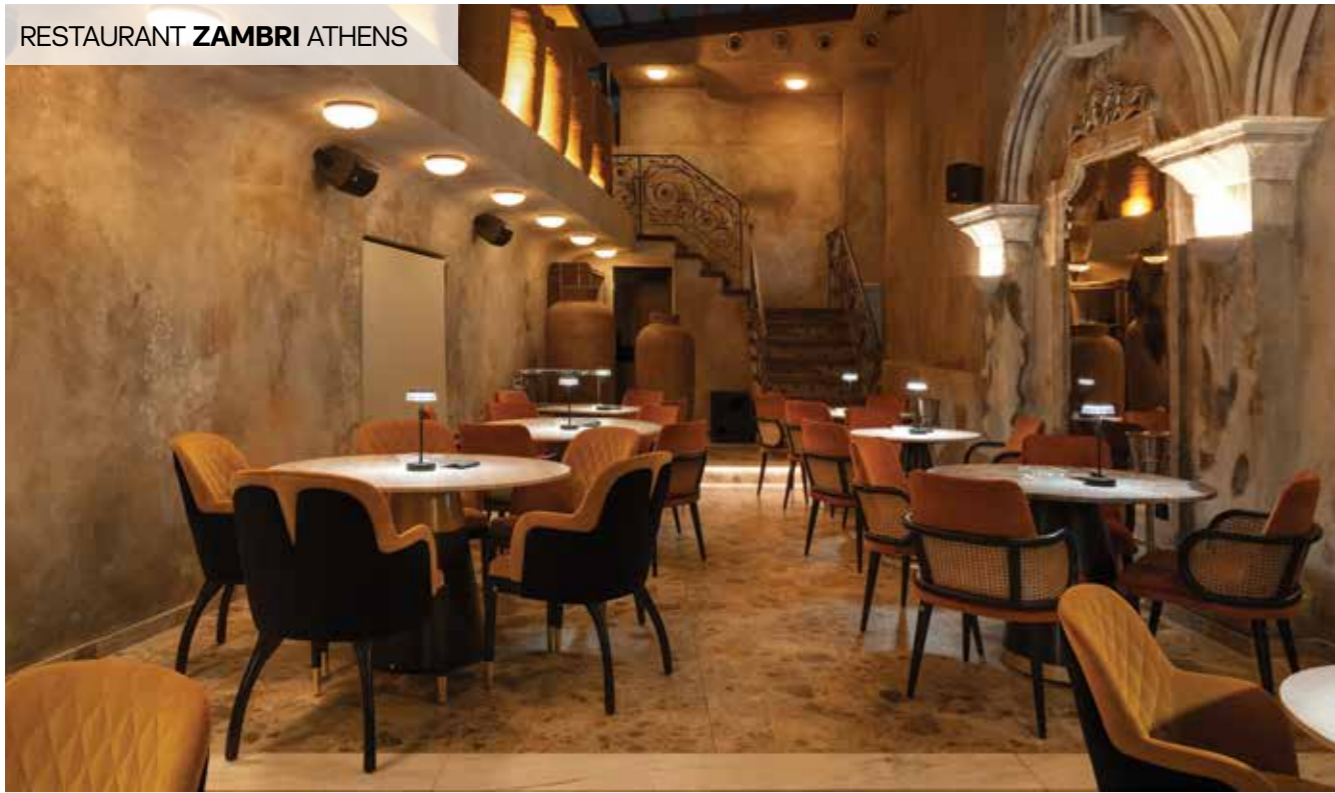

RESTAURANT ZAMBRI ATHENS