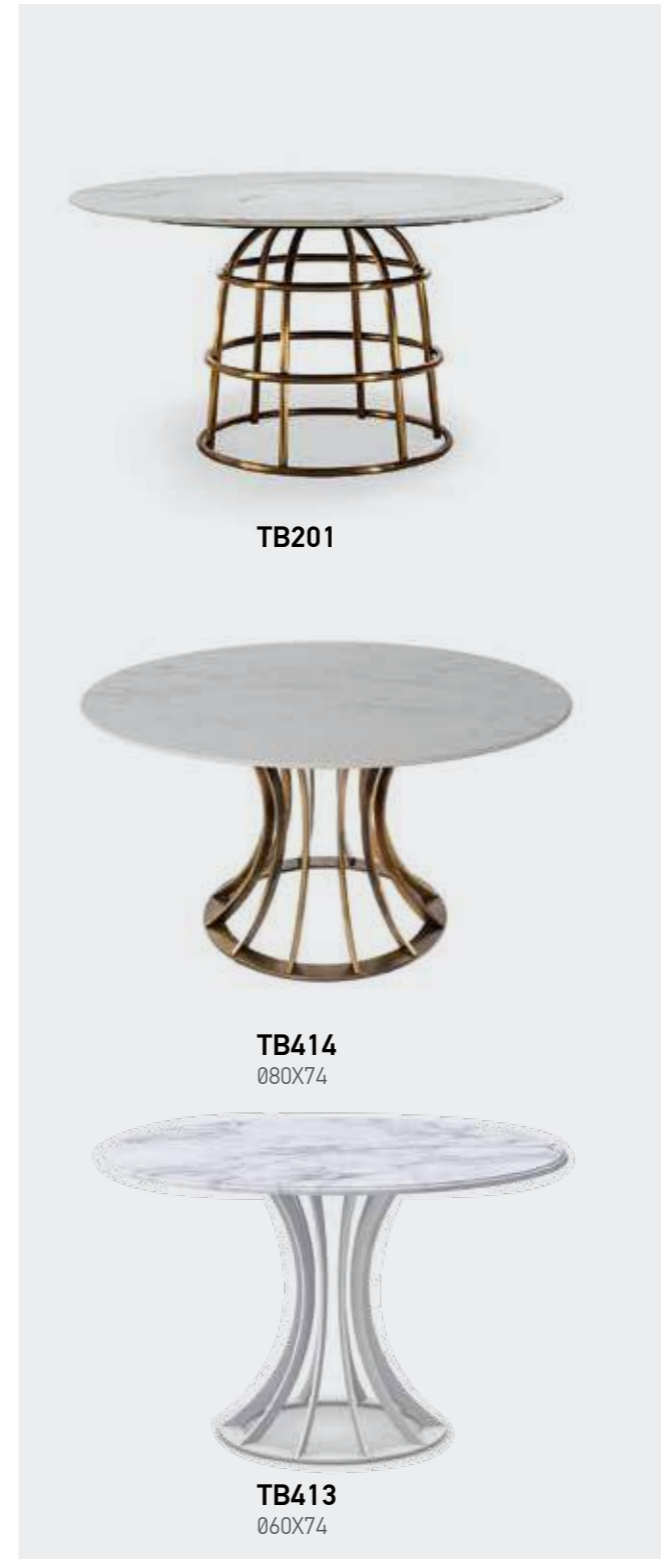

T1501
38X38X72

T5252
40X40X67

T5252A
Ø40X40X67

TA111
50X50X72

TA113
Ø56X56X72

TB6620
Ø40X72

TB515
45X45X72

CAFE SQUARE CHANIA