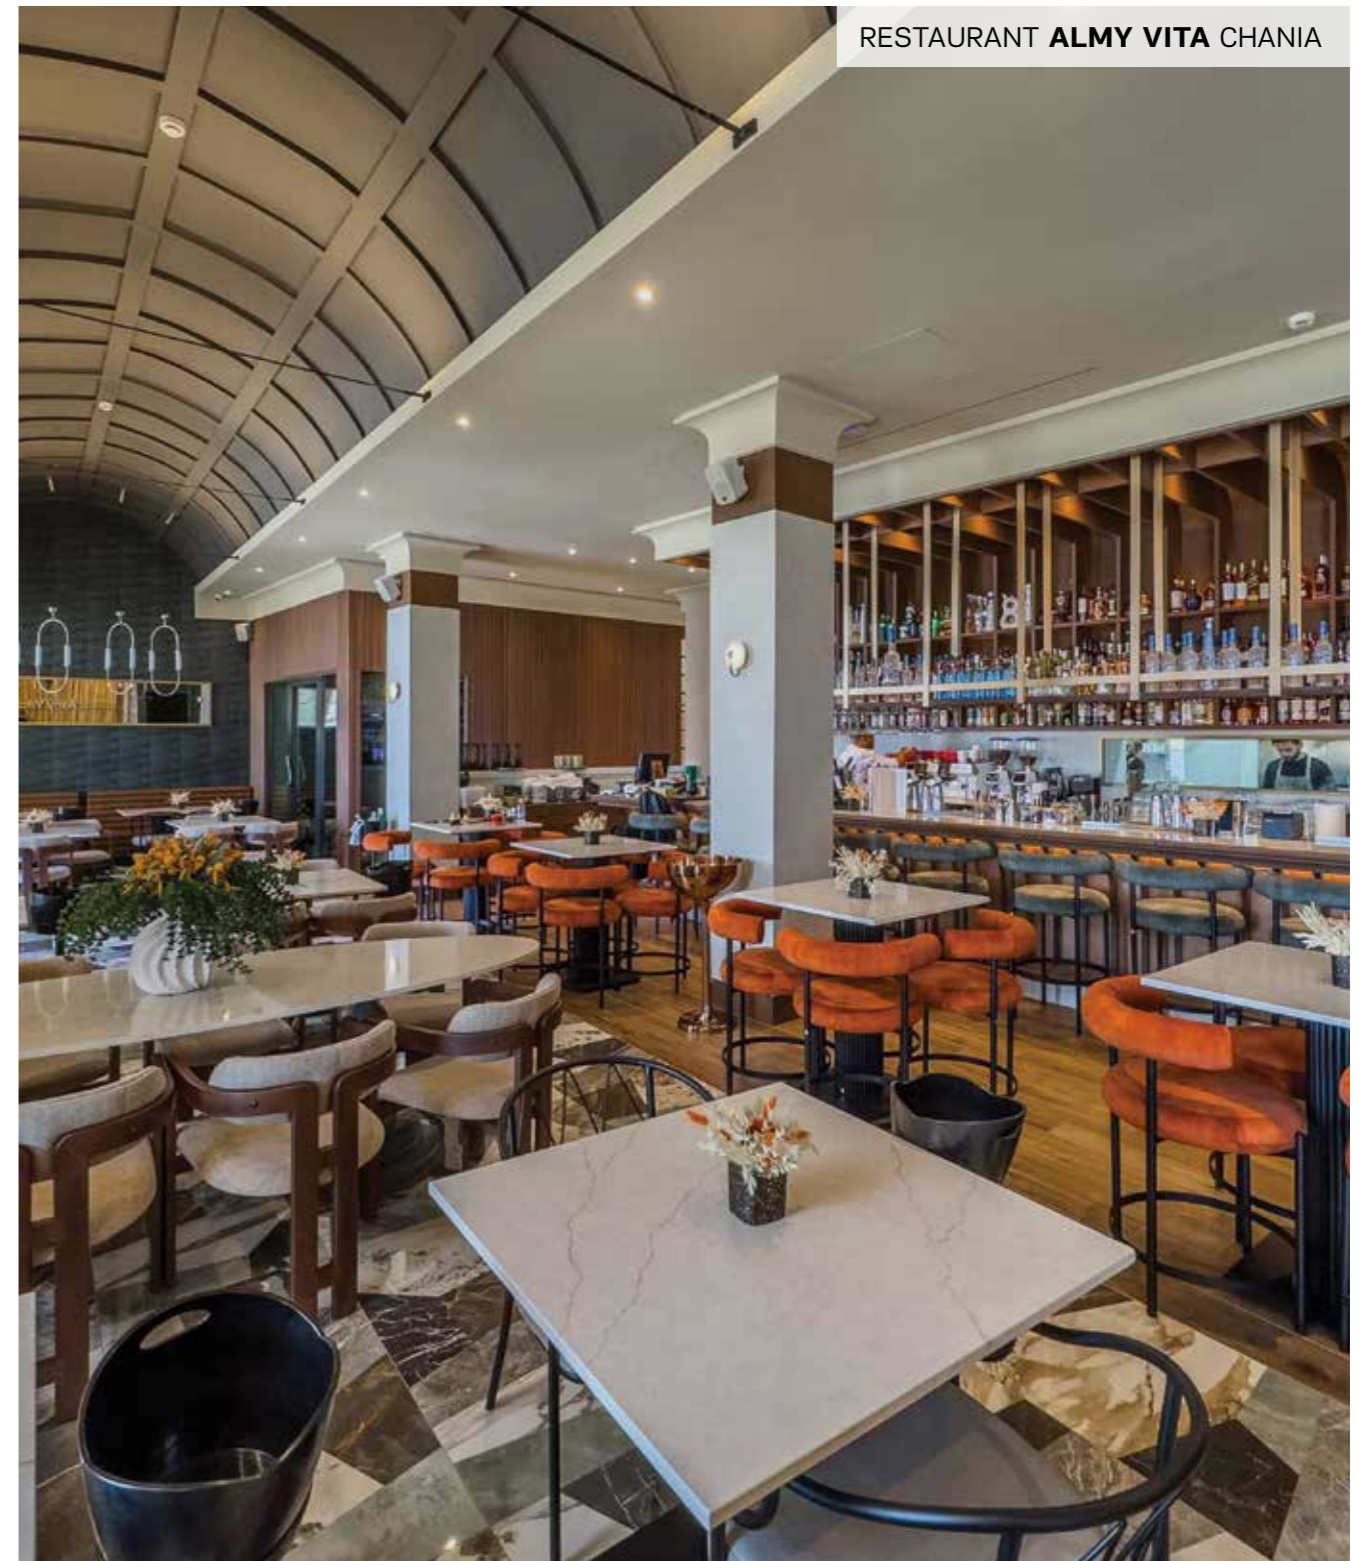

TA4266
130X60X105

T1292
100X60X96

TA3293
120X40X95

TA3223
110X77X90

MOXY DOWN TOWN SPACES HOTEL ATHENS

TB209 ● TB210

CTS7812
092X32 ● 072X42 ● 047X52

TB902
40X40X45