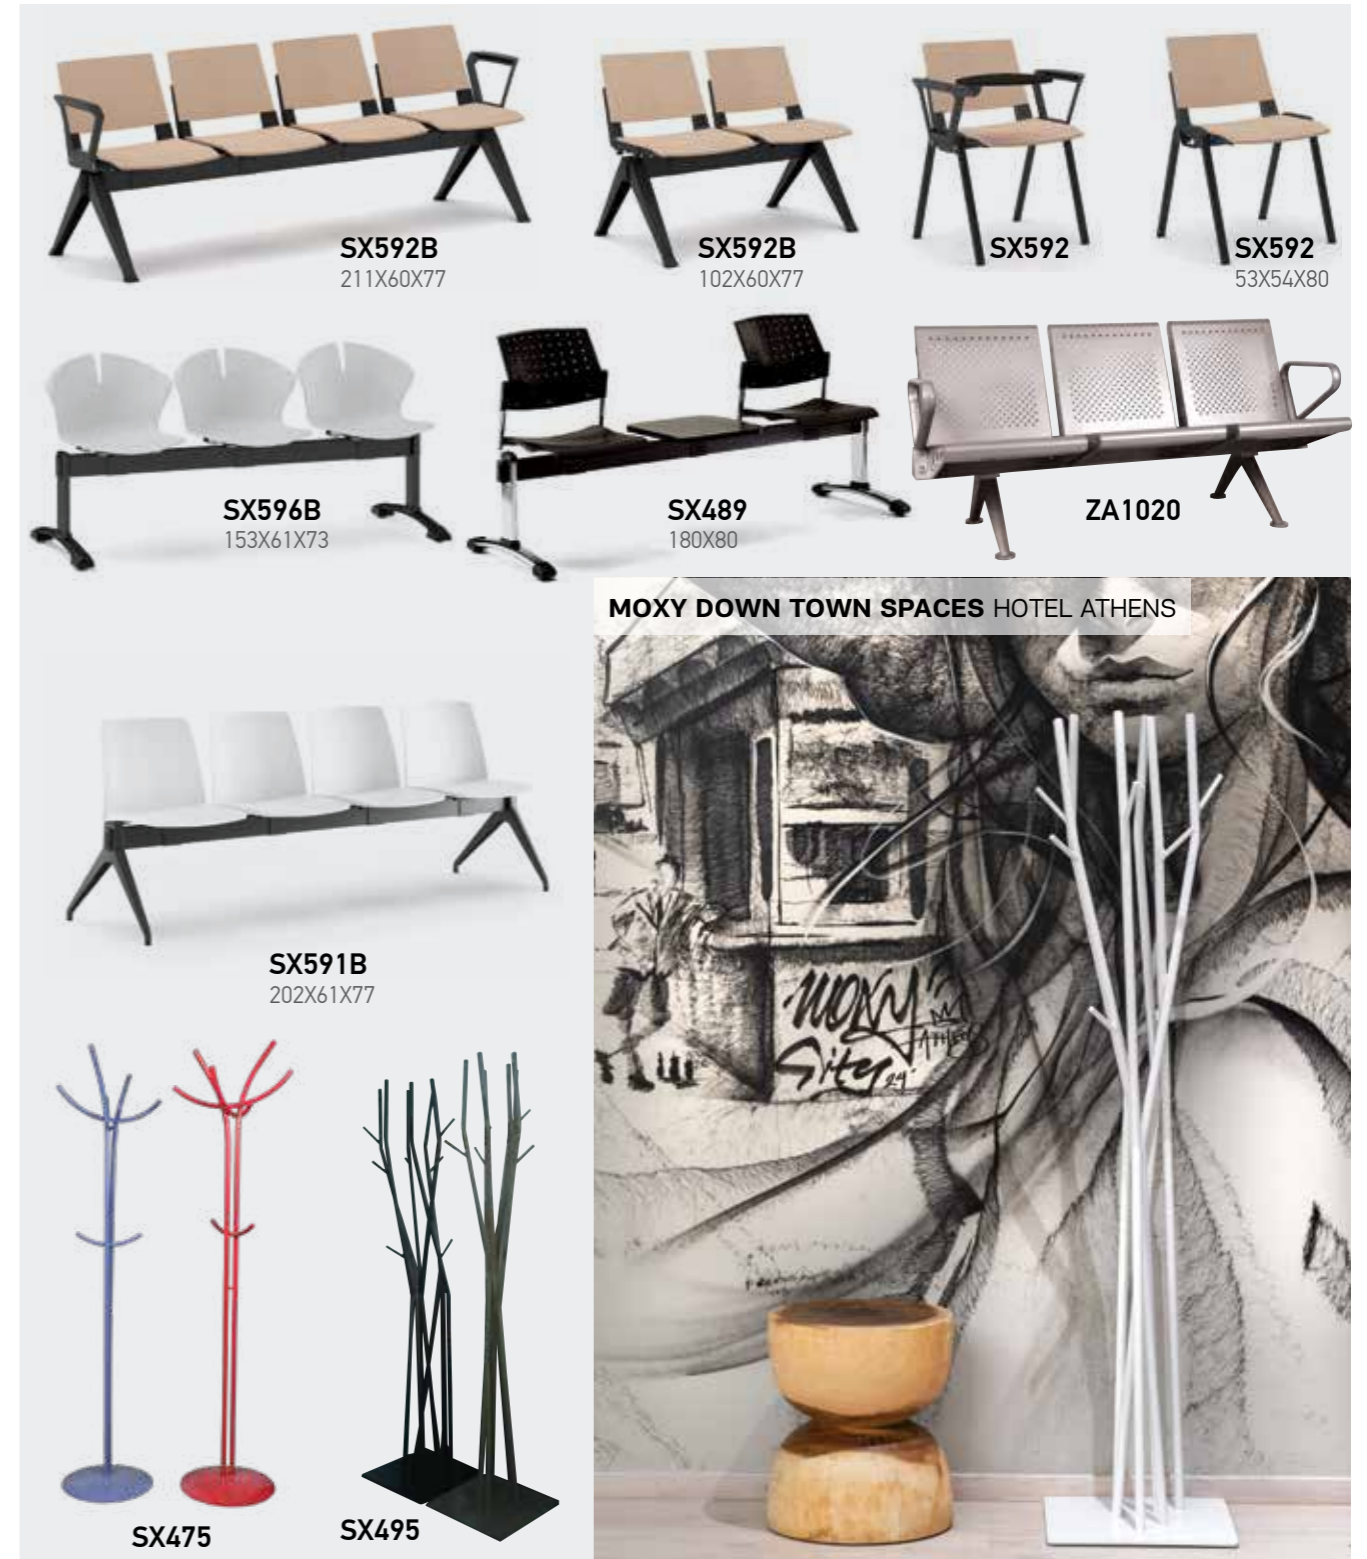

SX480

ACH2439  
70X66X93

ACH2823

CH231  
60X50X100

CH231V  
60X50X106

**MOXY DOWN TOWN SPACES** HOTEL ATHENS