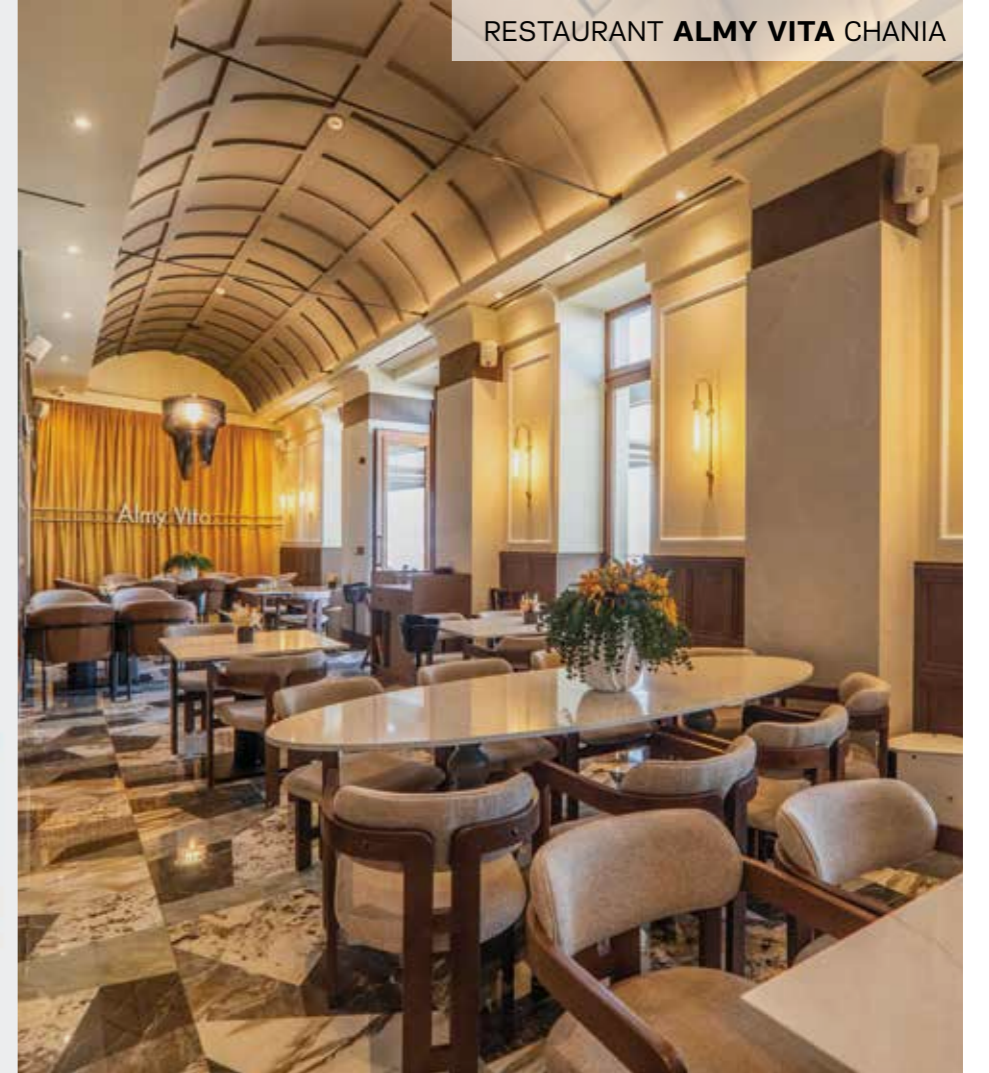

RESTAURANT **ALMY VITA** CHANIA