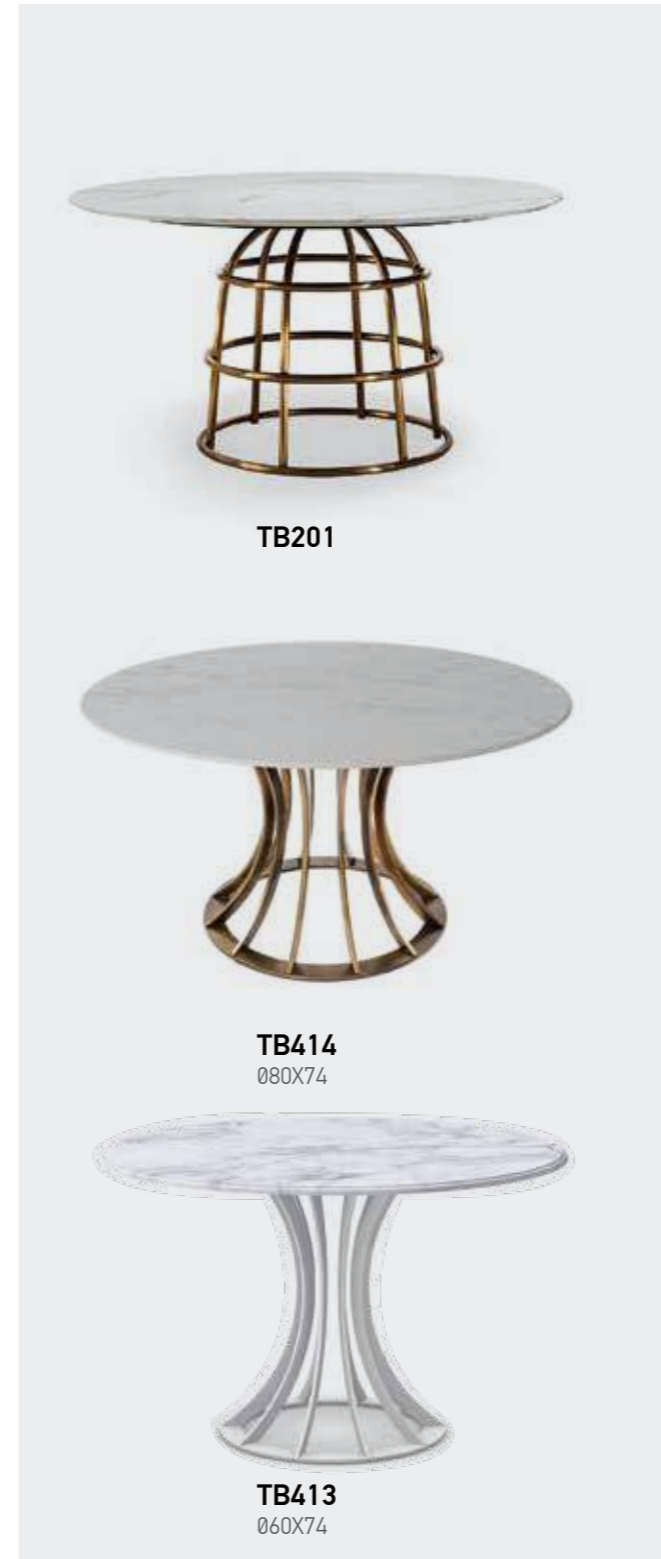

**T5252**  
40X40X67

**T5252A**  
Ø40X40X67

**TA111**  
50X50X72

**TA113**  
Ø56X56X72

**TB6620**  
Ø40X72

**TB515**  
45X45X72

CAFE SQUARE CHANIA

**TB365**  
180X80X76