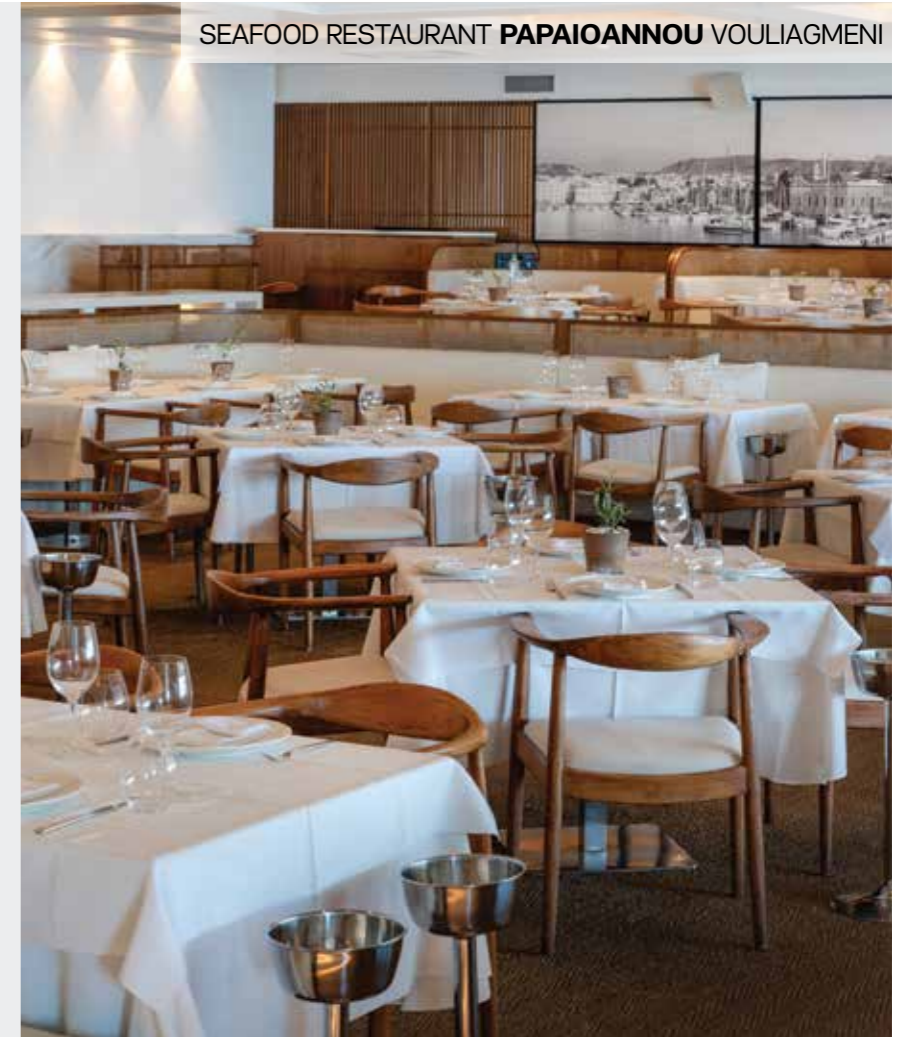

mexil

SEAFOOD RESTAURANT PAPAIOANNOU VOULIAGMENI