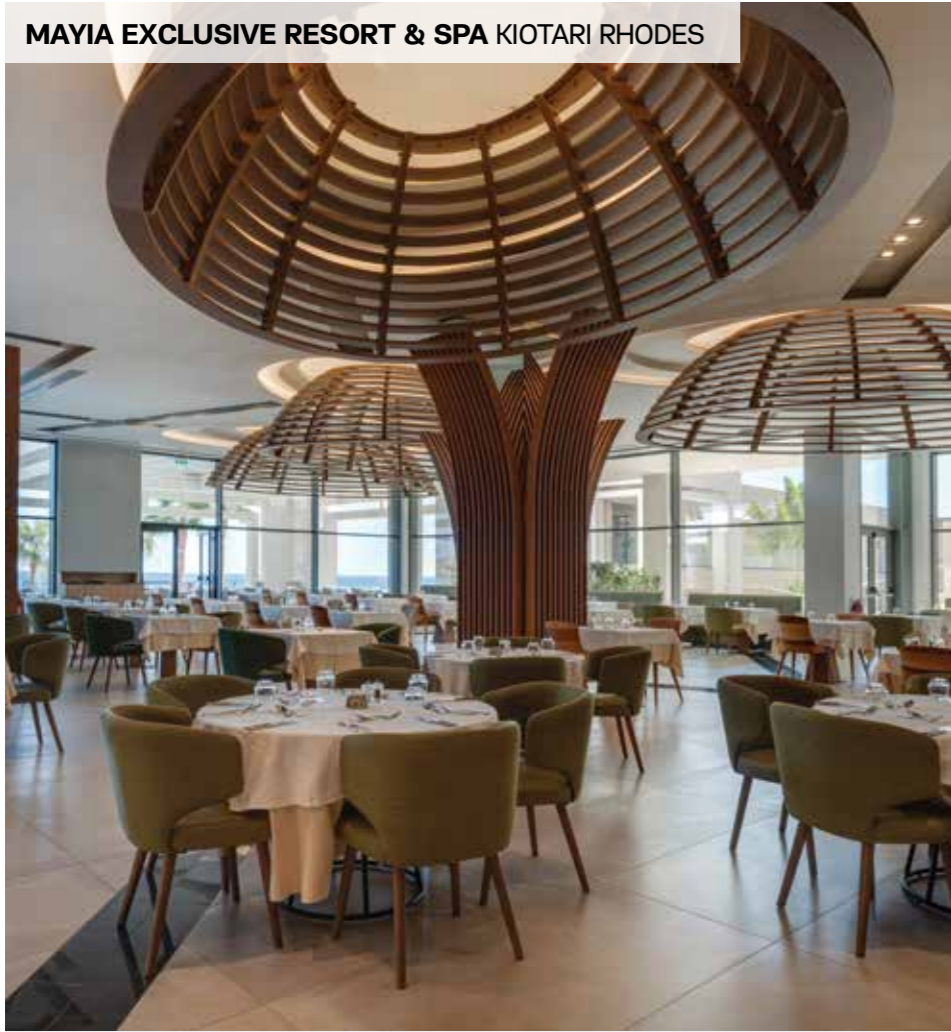

MAYIA EXCLUSIVE RESORT & SPA KIOTARI RHODES

ST423
54X59X107 SH77